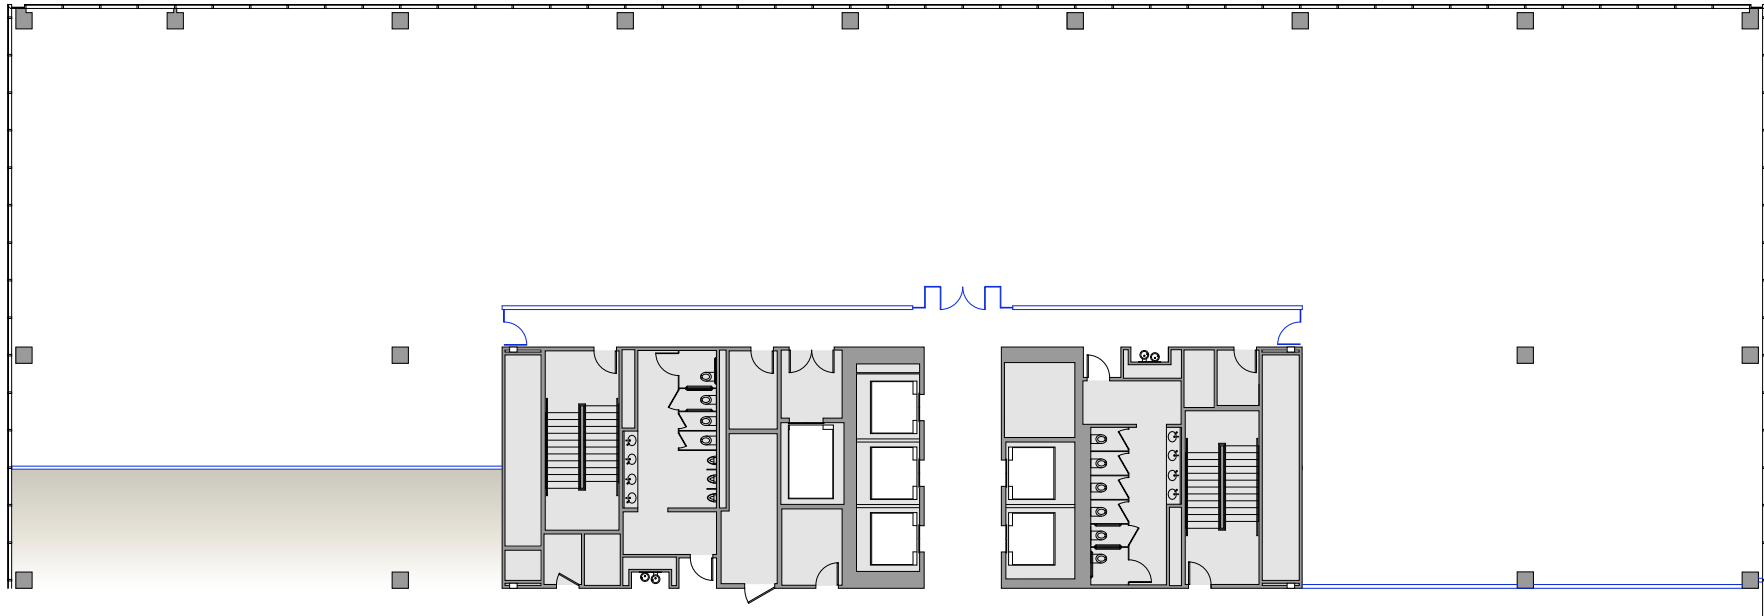

Suite 1450 - 16,742 RSF

22 west washington

Golub & Company

For Leasing Information Contact:

Peter Merrion
Golub & Company
312-440-8730
pmerrion@goco.com